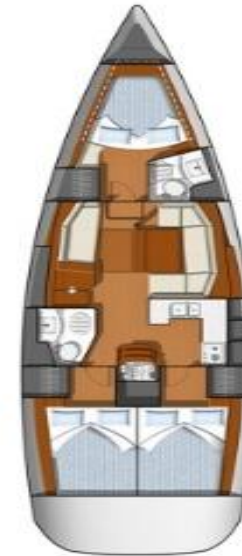

8

12,59 m

1,75 m

320 lt

130 lt

55 HP YANMAR DIESEL ENGINE

ROLLER REEFING FOR GENOA

ROLLER REEFING MAINSAIL

2,3 HP

2,30 m

**DECK EQUIPMENT**

TEAK COCKPIT

SOLAR PANELS

ALUMINIUM GANGWAY

SPRAYHOOD & BIMINI

COCKPIT LEATHER CUSHIONS